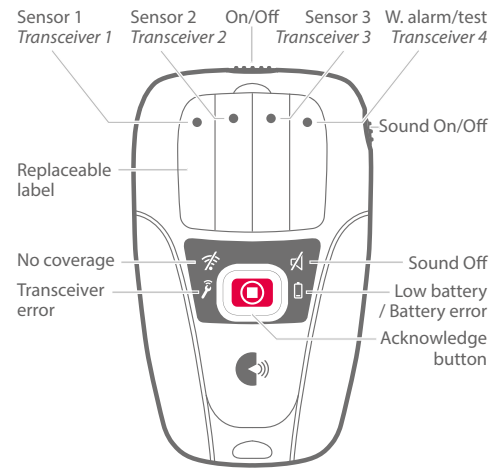

Pager and charger overview

Pager power and battery

- **Battery power**
  1 x 1.2 V AAA rechargeable NiMH battery. Use the supplied rechargeable battery model HFR-AAA900 900 mAh by Shenzhen Highpower Technology Co. Ltd.
- **Operating time**
  24 hours
- **Power consumption**
  20 mA
- **Charging time**
  Up to 6 hours

Charger power and battery

- **Mains power**
  Input: 100-240V~50/60Hz 0.5A,
  Output: 7.5V = 1600mA.
  Use the supplied adaptor model SFP0751600P made by Helms-Man.
- **Battery power**
  4 x 1.2 V AAA rechargeable NiMH batteries.
  Use the supplied rechargeable batteries model 80AAAHC 800 mAh by GP.
- **Power consumption**
  200 mA

Frequency and coverage

- Radio frequency: 869.2375 MHz
- Coverage: Up to 600 m line of sight. The range is reduced by walls and large objects and can be affected by other radio transmitters.

Charger connections

- 7.5 V power cord
- 3.5 mm tele jack for bed shaker
  Features a bed shaker test button located on the top

Environment and regulations

- For indoor use only
- Temperature: 59° to 95° F (15°-35° C)
- Relative humidity: 5% -95%, non condensing
- Complies with CE, WEEE, R&TTE and RoHS

In the box

- BE2350 Amicus pager
- BE1251 Pager charger
- Mains adaptor
- User manual

Accessories

The following accessory is available:

- BE1270 Bed shaker for nighttime alerts

© and TM 2015, Bellman & Symfon AB

Amicus, Bellman and Bellman & Symfon are registered trademarks owned by Bellman & Symfon AB, all rights reserved. All product designs are patented. This leaflet is subject to change without prior notice.

BE2350_003DSH001

bellman.com