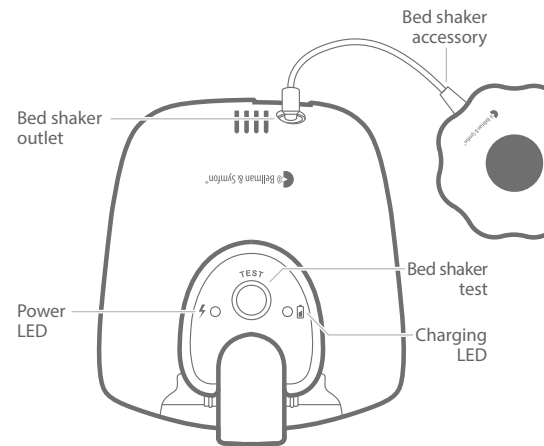

Pager and charger overview

Pager power and battery

- **Battery power**
  1 x 1.2 V AAA rechargeable NiMH battery. Use the supplied rechargeable battery model HFR-AAA900 900 mAh by Shenzhen Highpower Technology Co. Ltd.
- **Operating time**
  24 hours
- **Power consumption**
  20 mA
- **Charging time**
  Up to 6 hours

Charger power and battery

- **Mains power**
  Input: 100-240V~50/60Hz 0.5A,
  Output: 7.5V = 1600mA.
  Use the supplied adaptor model SFP0751600P made by Helms-Man.
- **Battery power**
  4 x 1.2 V AAA rechargeable NiMH batteries.
  Use the supplied rechargeable batteries model 80AAAHC 800 mAh by GP.
- **Power consumption**
  200 mA

Frequency and coverage

- Radio frequency: 869.2375 MHz
- Coverage: Up to 600 m line of sight. The range is reduced by walls and large objects and can be affected by other radio transmitters.

Charger connections

- 7.5 V power cord
- 3.5 mm tele jack for bed shaker
  Features a bed shaker test button located on the top

Environment and regulations

- For indoor use only
- Temperature: 59° to 95° F (15°-35° C)
- Relative humidity: 5% -95%, non condensing
- Complies with CE, WEEE, R&TTE and RoHS

In the box

- BE2350 Amicus pager
- BE1251 Pager charger
- Mains adaptor
- User manual

Accessories

The following accessory is available:

- BE1270 Bed shaker for nighttime alerts

© and TM 2015, Bellman & Symfon AB

Amicus, Bellman and Bellman & Symfon are registered trademarks owned by Bellman & Symfon AB, all rights reserved. All product designs are patented. This leaflet is subject to change without prior notice.

BE2350_003DSH001

bellman.com