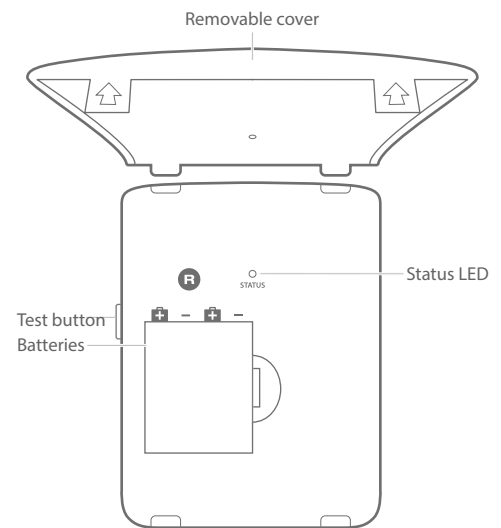

Buttons and indicators

Repeater inputs