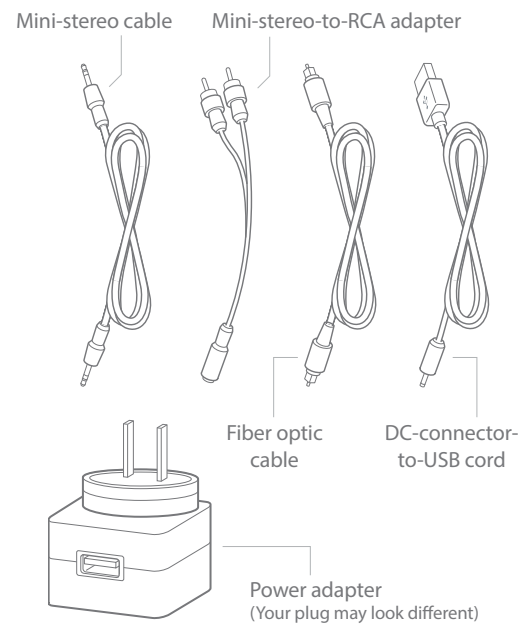

The Maxi Pro TV streamer enables you to hear the television at a volume that suits you, without affecting the volume for anyone else in the room. It streams the sound in full HD-stereo via Bluetooth to your Maxi Pro personal amplifier.

Technical specifications

Dimensions and weight

Height: 24 mm, 0.9" Depth: 48 mm, 1.9"
Width: 88 mm, 3.5" Weight: 70 g, 2.5 oz.

Buttons and controls

Features

- Uses Qualcomm® aptX™ low latency streaming technology which results in optimum time synchronization when playing back audio, rendering crisp and clear sound without any lip sync issues.
- Multiple ports
Features both analog and digital input and connects to the vast majority of television sets.

Connections

- Audio input: 3.5 mm mini-stereo
- Audio input sensitivity @ max 2Vrms: +6 dBV
- Optical input: 44.1KHz, 48KHz
- Optical input sensitivity: 0 dBFS
- Charger input: 2.5 mm connector
Output: DC 5V, 1.0A
- Charging output: USB type A