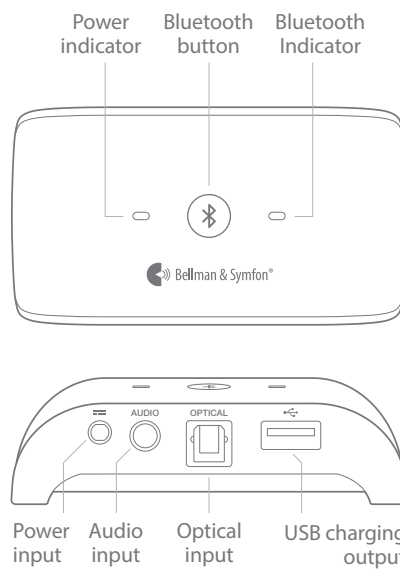

Technical specifications

Dimensions and weight

Height: 24 mm, 0.9" Depth: 48 mm, 1.9"
Width: 88 mm, 3.5" Weight: 70 g, 2.5 oz.

Buttons and controls

Features

- Uses Qualcomm® aptX™ low latency streaming technology which results in optimum time synchronization when playing back audio, rendering crisp and clear sound without any lip sync issues.
- Multiple ports
Features both analog and digital input and connects to the vast majority of television sets.