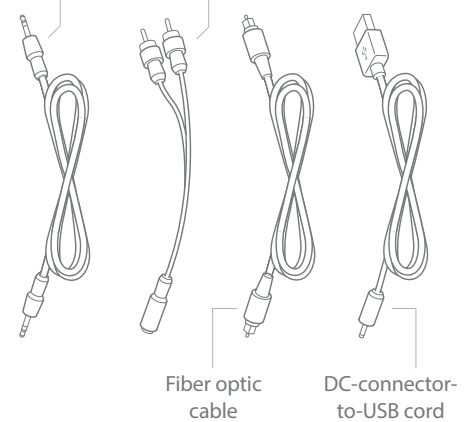

The Maxi Pro TV streamer enables you to hear the television at a volume that suits you, without affecting the volume for anyone else in the room. It streams the sound in full HD-stereo via Bluetooth to your Maxi Pro personal amplifier.

The Maxi Pro TV streamer uses the latest Qualcomm® aptX™ low latency technology which results in optimum time synchronization when playing back audio, rendering crisp and clear sound without any lip sync issues. The TV streamer features both analogue and digital input and connects to the vast majority of modern television sets.

Technical specifications

Dimensions and weight

Height: 24 mm, 0.9" Depth: 48 mm, 1.9"
Width: 88 mm, 3.5" Weight: 70 g, 2.5 oz.

Buttons and controls

Mini-stereo cable Mini-stereo-to-RCA adapter

Features

- Uses Qualcomm® aptX™ low latency streaming technology which results in optimum time synchronization when playing back audio, rendering crisp and clear sound without any lip sync issues.
- Multiple ports
Features both analog and digital input and connects to the vast majority of television sets.