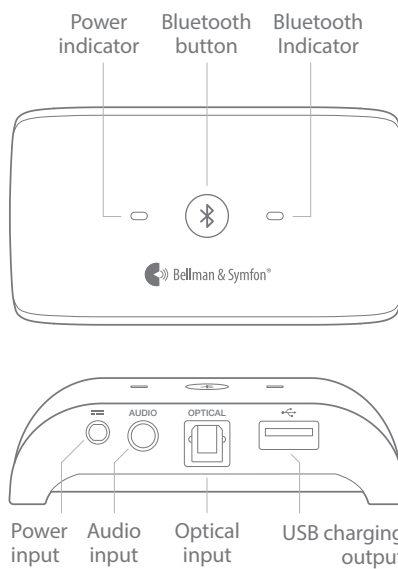

Technical specifications

Dimensions and weight

Height: 24 mm, 0.9" Depth: 48 mm, 1.9"
Width: 88 mm, 3.5" Weight: 70 g, 2.5 oz.

Buttons and controls

Mini-stereo cable Mini-stereo-to-RCA adapter

Features

- Uses Qualcomm® aptX™ low latency streaming technology which results in optimum time synchronization when playing back audio, rendering crisp and clear sound without any lip sync issues.
- Multiple ports
Features both analog and digital input and connects to the vast majority of television sets.