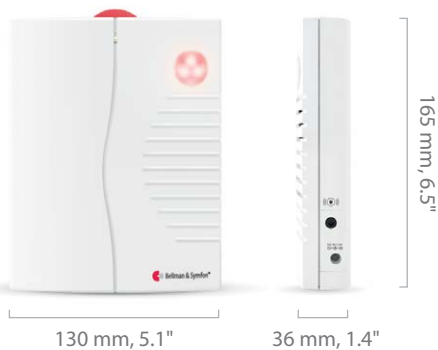

Visit portable receiver

BE1033

 Bellman & Symfon®

Features

Powerful sound
Adjustable up to 93 dB

Clear signal identification
Uses individual sound signatures

Long lasting power
More than 1 year battery life

The portable receiver is capable of producing a sound signal of up to 93 dB and features a large, ergonomic dial that makes it easy to adjust the volume to your liking. It uses individual sound signatures to differentiate the Visit signals.

Additionally, you can connect a bed shaker and wake up to vibrations if something should happen while you are asleep.

Technical specifications

Dimensions and weight

Height	165 mm, 6.5"
Width	130 mm, 5.1"
Depth	36 mm, 1.4"
Weight	590 g, 20.8 oz. (incl. battery)

Buttons and controls

Features

- Adjustable sound signal
Max 93 dBA @ 1 m, frequency range: 500-1000 Hz
- Clear signal identification
Uses individual sound signatures
- Long lasting power
More than 1 year battery life
- Bed shaker outlet
For nighttime alerts
- Easy setup
Works right out of the box