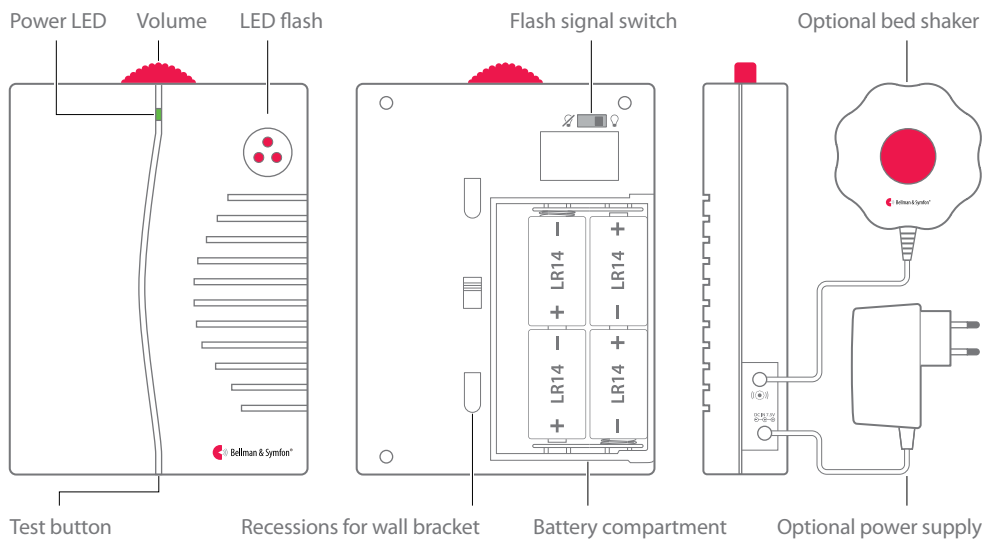

Additionally, you can connect a bed shaker and wake up to vibrations if something should happen while you are asleep.

Technical specifications

Dimensions and weight

Height	165 mm, 6.5"
Width	130 mm, 5.1"
Depth	36 mm, 1.4"
Weight	590 g, 20.8 oz. (incl. battery)

Buttons and controls

Features

- Adjustable sound signal
Max 93 dBA @ 1 m, frequency range: 500-1000 Hz
- Clear signal identification
Uses individual sound signatures
- Long lasting power
More than 1 year battery life
- Bed shaker outlet
For nighttime alerts
- Easy setup
Works right out of the box