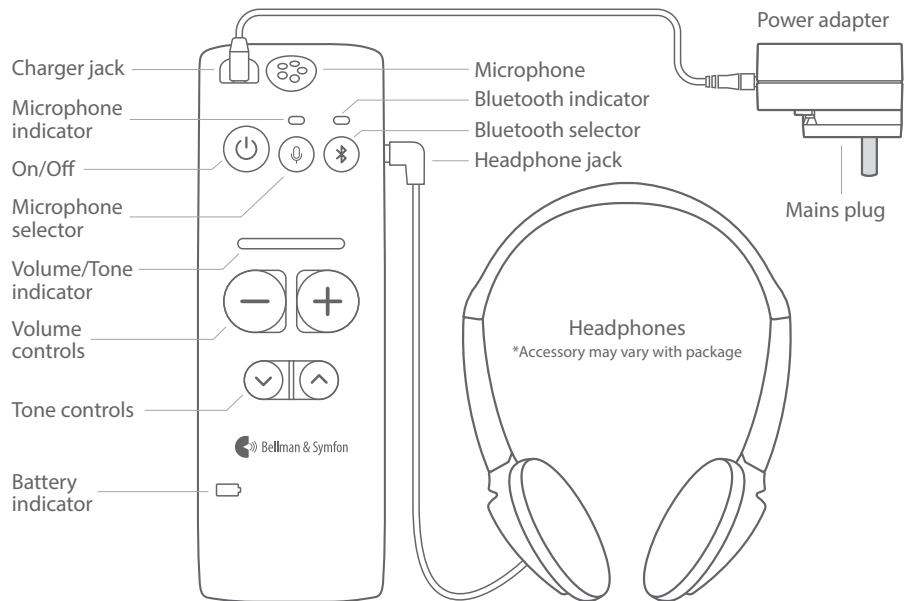

*Maxi Pro TV-streamer required.

Technical specifications

Dimensions and weight

Height: 140 mm, 5.5" Depth: 27 mm, 1.1"
Width: 45 mm, 1.8" Weight: 127 g, 4.3 oz.

Buttons and controls

Features

- **Digital audio**
Clear and natural sounding speech with low latency and no distortion.
- **Qualcomm® aptX™ LL powered**
Connects to your mobile directly via Bluetooth and your television via the Maxi Pro TV streamer.
- **Easy to use**
Ergonomic design with large tactile buttons, soft grip materials and high contrast indicators. Ideal for people with limited dexterity or vision.
- **Made for hearing aids**
Works with all telecoil equipped hearing aids. (Neck loop accessory required)