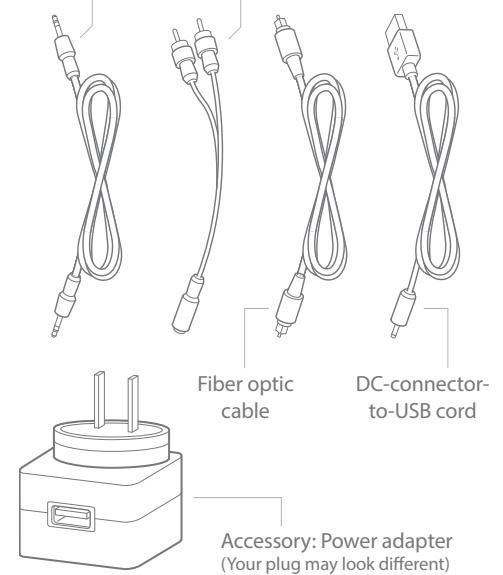

The Maxi Pro TV streamer enables you to hear the television at a volume that suits you, without affecting the volume for anyone else in the room. It streams the sound in full HD-stereo via Bluetooth to your Maxi Pro personal amplifier.

Technical specifications

Dimensions and weight

Height: 24 mm, 0.9" Depth: 48 mm, 1.9"
Width: 88 mm, 3.5" Weight: 70 g, 2.5 oz.

Buttons and controls

Mini-stereo cable Mini-stereo-to-RCA adapter

Features

- Uses Qualcomm® aptX™ low latency streaming technology which results in optimum time synchronization when playing back audio, rendering crisp and clear sound without any lip sync issues.
- Multiple ports
Features both analog and digital input and connects to the vast majority of television sets.