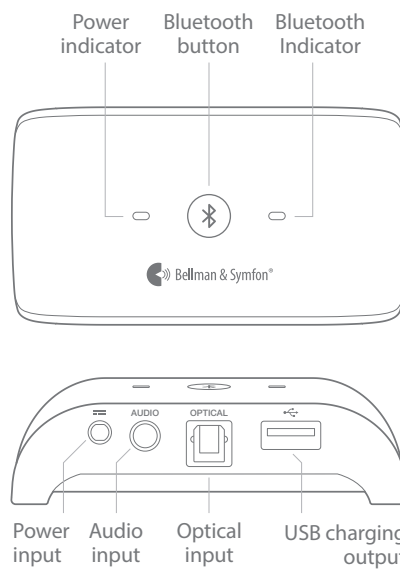

Technical specifications

Dimensions and weight

Height: 24 mm, 0.9" Depth: 48 mm, 1.9"
Width: 88 mm, 3.5" Weight: 70 g, 2.5 oz.

Buttons and controls

Mini-stereo cable Mini-stereo-to-RCA adapter

Features

- Uses Qualcomm® aptX™ low latency streaming technology which results in optimum time synchronization when playing back audio, rendering crisp and clear sound without any lip sync issues.
- Multiple ports
Features both analog and digital input and connects to the vast majority of television sets.