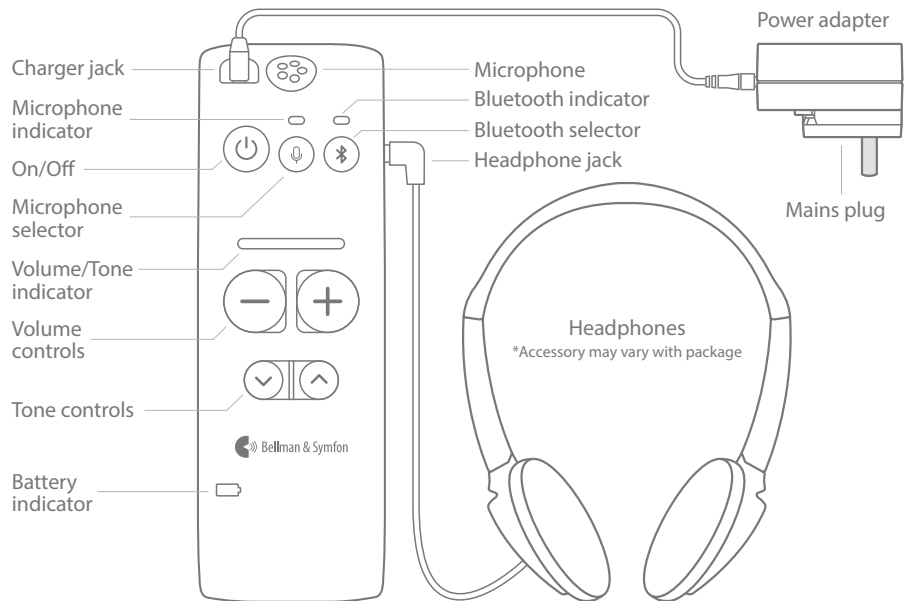

*Maxi Pro TV-streamer required.

Technical specifications

Dimensions and weight

Height: 140 mm, 5.5" Depth: 27 mm, 1.1"
Width: 45 mm, 1.8" Weight: 127 g, 4.3 oz.

Buttons and controls

Features

- **Digital audio**
Clear and natural sounding speech with low latency and no distortion.
- **Qualcomm® aptX™ LL powered**
Connects to your mobile directly via Bluetooth and your television via the Maxi Pro TV streamer.
- **Easy to use**
Ergonomic design with large tactile buttons, soft grip materials and high contrast indicators. Ideal for people with limited dexterity or vision.
- **Made for hearing aids**
Works with all telecoil equipped hearing aids. (Neck loop accessory required)