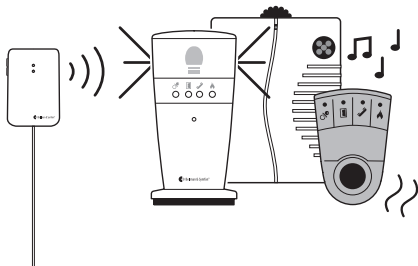

2

- GB Test
- DE Testen
- FR Tester
- NL Test

- SE Testa
- NO Testing
- DK Test
- FI Testaus

- ES Probar
- IT Provar
- PT Testar
- GR Έλεγχος

- PL Testowanie
- CZ Test
- HU Tesztelés
- SRB Provera